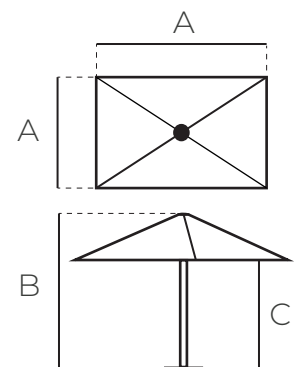

INSTALLATION OPTIONS

This umbrella requires a base that will fit a 38 mm pole. We recommend the Sunranger Baseplate. No set up required.

RECTANGLE
2 x 3 m

Area (m ²)	6.0 m ²
Mast	38 mm
Frame	Black Aluminum
Opening	Crank Lift

Dimensions	A	2 x 3 m
	B	2.72 m
	C	2.05 m

CANOPY COLOURS

Natural

French Grey