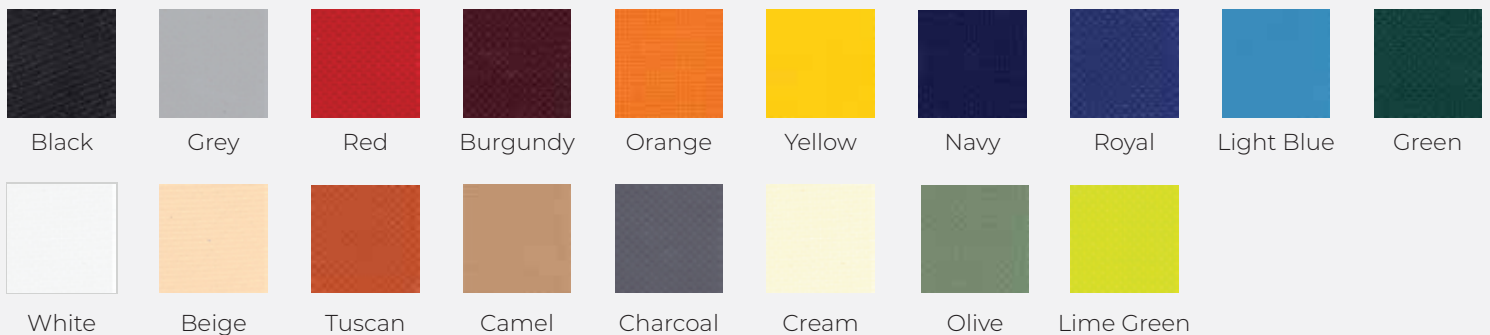

### INSTALLATION OPTIONS

Permanently anchored umbrellas. Choose between concrete slab or ground installation

SQUARE

Size	Total Coverage
3.0 x 3.0 m	9.0 sq. m
3.6 x 3.6 m	12.96 sq. m
4.0 x 4.0 m	16.0 sq. m
4.5 x 4.5 m	20.25 sq. m
4.8 x 4.8 m	23.04 sq. m

### CANOPY COLOURS

### FRAME COLOURS