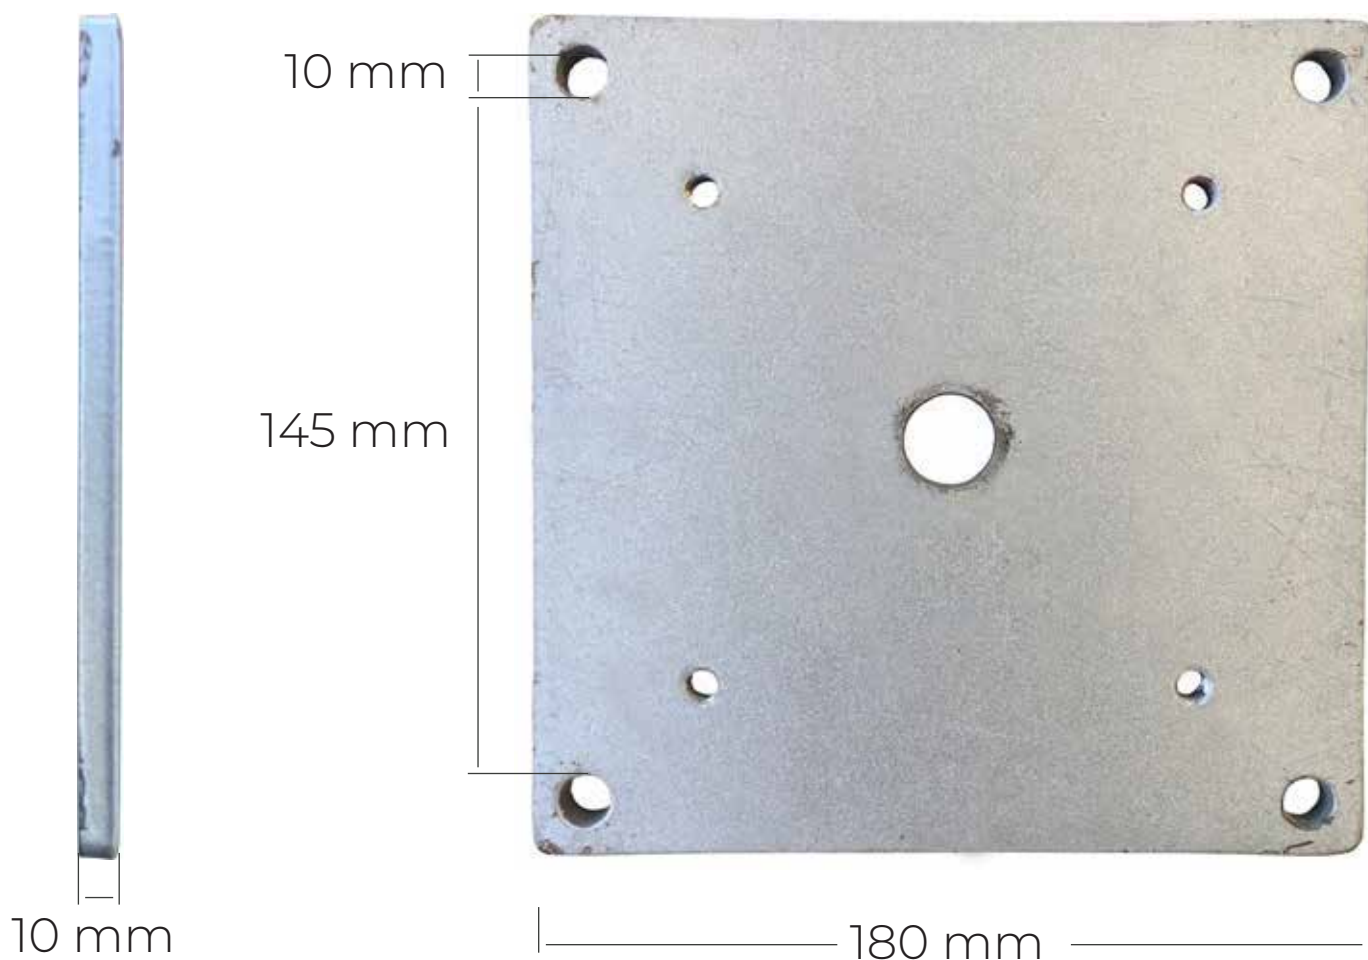

BOLT DOWN

BASEPLATE DETAIL

FOR FURTHER INFORMATION CONTACT US

Shade Australia Pty Ltd

A: 91 Stanley Road Ingleburn NSW 2565

E: info@shadeaustralia.com.au

P: 1800 155 233 or 02 9605 5560

W: shadeaustralia.com.au