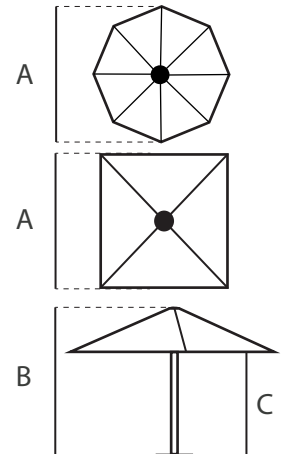

### INSTALLATION OPTIONS

Flexible options available. Choose between in ground sleeve system or baseplate - We recommended Sunranger Baseplate.

SQUARE  
2.1m

SQUARE  
2.5m

SQUARE  
3.0m

OCTAGONAL  
3.0m

Area (m <sup>2</sup> )	4.41 m <sup>2</sup>	6.25 m <sup>2</sup>	9.0 m <sup>2</sup>	6.39 m <sup>2</sup>
Mast	48 mm dia.			
Frame	Black Powdercoated Aluminium			
Opening	Double Rope & Pulley			

Dimensions	A	2100 mm	2500 mm	3000 mm	3000 mm
	B	2850 mm	2850 mm	2850 mm	2850 mm
	C	2200 mm	2240 mm	2200 mm	2200 mm