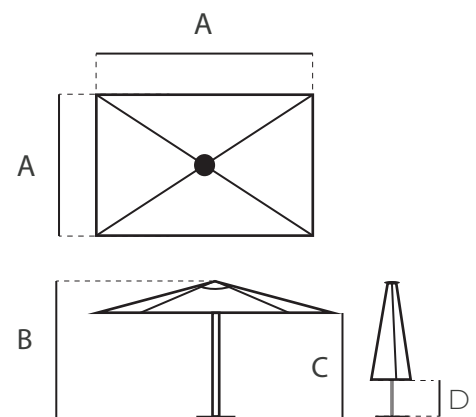

VIGO ELITE

PRODUCT SPECIFICATIONS

A premium Shelta branded umbrella with high quality fabric. The Vigo Elite provide large shade coverage with its oversized rectangle shape. Perfect for shading long tables. Featuring finger light Easi Track opening & locking control on the shaft.

FABRIC

High quality O'bravia canopy which provides a UPF 50+ Protection.

WARRANTY

3 Year fade resistant warranty on the fabric & 2 Year workmanship warranty on the frame.

FRAME

Graphite powder coated colour frame. Telescopic frame, meaning to top raises on closing to clear tables & lowers on opening.

INSTALLATION OPTIONS

This umbrella requires a base which suits a 41mm pole. We would recommend a weight between 18-30kgs depending on how and where it will be used.

Area (m²)

12 m²

Mast

41 mm

Frame

Graphite

Opening

Easi Track

Dimensions (mm)

A 3000 x 4000

B 2690

C 2150

D 79

CANOPY COLOURS