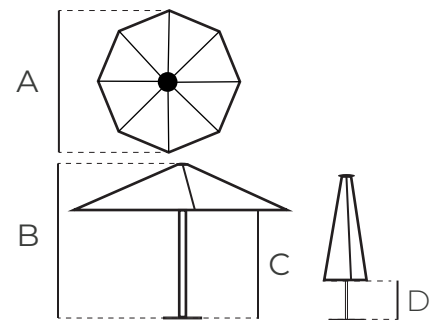

INSTALLATION OPTIONS

This umbrella requires a base that will fit a 38 mm pole. We recommend the Classic Steel Base Plate. No set up required.

OCTAGONAL
2.7 m

Area (m ²)	5.5 m ²
Mast	35 mm
Frame	Black Aluminum
Opening	Rope & Pulley

Dimensions (mm)	A	2700
	B	2350
	C	1920
	D	1030

CANOPY COLOURS

Black

Navy

Forest

Natural

Camel

White