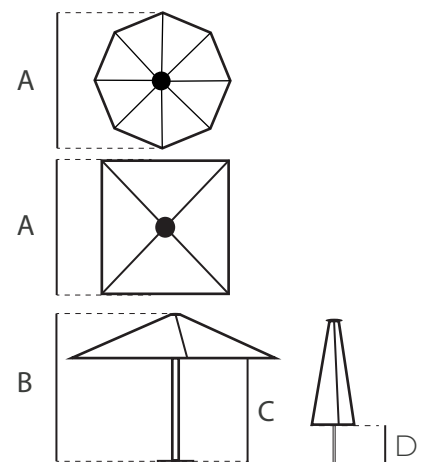

THE TUSCAN

PRODUCT SPECIFICATIONS

AN IMPRESSIVE TWO-PIECE
TIMBER UMBRELLA
BEAUTIFULLY CRAFTED FROM
SUSTAINABLY SOURCED BEECH
WOOD.

FEATURES

- 2 different sizes available
- 48mm pole diameter
- Polyester canopy
- 2 different sizes available
- UPF 50+ (98% UV Protection)
- Double rope and Pulley opening

INSTALLATION OPTIONS

This umbrella requires a base that will fit a 48 mm pole.

OCTAGONAL
2.7 m

SQUARE
2.1 m

Area (m ²)	5.5 m ²	4.41 m ²	
Mast 2pc	48 mm Diameter		
Frame	Sustainable Beechwood Timber		
Opening	Double Rope & Pulley		
Dimensions (mm)	A	2700	2100
	B	2550	2680
	C	2000	2100
	D	1070	1040