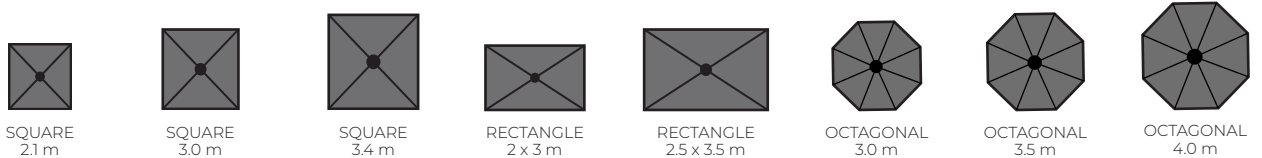

INSTALLATION OPTIONS

We recommend Sunranger Base. If you are
setting up a larger umbrella there is the
option to add some extra weight plates.

Pole Dia.	38 mm	48 mm	58 mm	48 mm	58 mm	48 mm	48 mm	58 mm	
Mast	Lacquered Sustainable Moso Bamboo								
Operation	Double Rope and Pulley System								
Dimensions	A	2.1 m	3.0 m	3.4 m	2.0 x 3.0 m	2.5 x 3.5 m	3.0 m	3.5 m	4.0 m
	B	2.75 m	3.05 m	3.37 m	2.88 m	3.0 m	2.7 m	2.8 m	2.8 m
	C	2.13 m	2.26 m	2.42 m	2.10 m	2.13 m	2.10 m	2.10 m	2.10 m
	D	1.10 m	0.80 m	0.70 m	0.92m	0.76 m	1.05 m	0.88 m	0.83 m